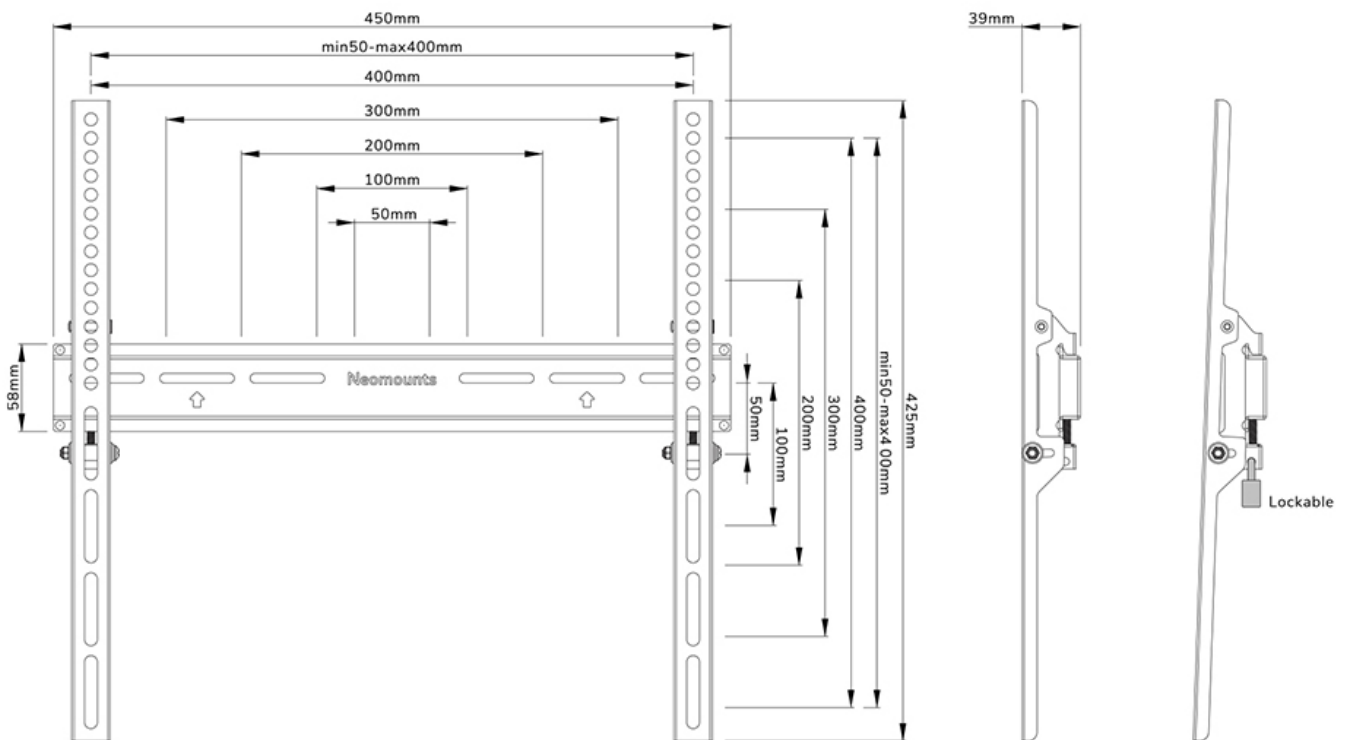

WL30-350BL14

NEOMOUNTS BY NEWSTAR TV WALL MOUNT

Neomounts