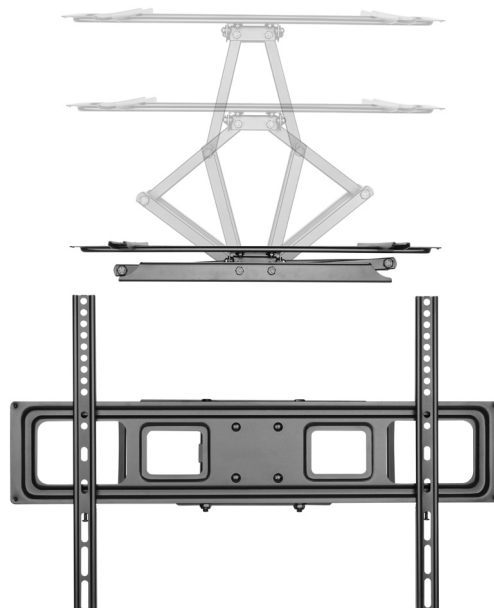

37"-70" display Full-motion wall mount

DELTAACO

A NORDIC BRAND

PRODUCT DATA

Product Category:	Full-Motion Wall Mount
Material:	Steel
Metal Sheet Thickness:	Bracket Arm THK=1.5mm cold-rolled sheet, Wall Plate THK=2mm cold-rolled sheet, VESA Panel THK=1.8mm cold-rolled sheet (Bracket Arm THK=0.059" cold-rolled sheet, Wall Plate THK=0.079" cold-rolled sheet, VESA Panel THK=0.071" cold-rolled sheet)
Pipe Size:	30x20x1.5 mm
Surface Finish:	Powder Coating
Color:	Fine Texture Black
Dimensions:	464x655x420mm
Fit Screen Size:	37" - 70"
Fit Curved TV:	Yes
Mounting Hole Pattern :	VESA & Universal
VESA Compatible:	200x200,300x300,400x200,400x400,600x400
Max. VESA:	604x404mm
Weight Capacity:	40 kg
Strength Tested:	2 Times Approved
Profile:	53~464mm
Tilt Range:	+5 ~ -15°
Swivel Range:	+60°~60°
Screen Level:	+3°~-3°
Screen Freely Tilting	No
Installation:	Double Stud(406mm/450mm),Solid Wall
Panel Type:	Detachable Panel
Wall Plate Type:	Fixed Wall Plate
Cable Management:	Yes
Anti-theft:	No
Bubble Level:	No
Accessory Kit Package:	Normal/Ziplock Polybag,Compartment Polybag

LOGISTICS DATA

Article number:	ARM-1203
Brand:	DELTAACO
EAN Code:	7333048042927
Country of origin:	China
Custom tariff number:	83024900
Master carton packing unit:	3 pcs
Master carton gross weight:	17.1 kg
Master carton dimensions:	69.5 x 22 x 26 cm
Package type:	Box
Package weight:	5.51 kg
Package dimensions:	68.1 x 24.5 x 6.8 cm

PACKAGING

Package contents:	Wall mount, mounting kit for wall, mounting kit for display and manual
-------------------	--

-Image may differ from the actual package

Drawing