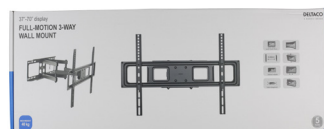

37"-70" display Full-motion wall mount

DELTAACO

A NORDIC BRAND

PRODUCT DATA

Product Category:	Full-Motion Wall Mount
Material:	Steel
Metal Sheet Thickness:	Bracket Arm THK=1.5mm cold-rolled sheet, Wall Plate THK=2mm cold-rolled sheet, VESA Panel THK=1.8mm cold-rolled sheet (Bracket Arm THK=0.059" cold-rolled sheet, Wall Plate THK=0.079" cold-rolled sheet, VESA Panel THK=0.071" cold-rolled sheet)
Pipe Size:	30x20x1.5 mm
Surface Finish:	Powder Coating
Color:	Fine Texture Black
Dimensions:	464x655x420mm
Fit Screen Size:	37" - 70"
Fit Curved TV:	Yes
Mounting Hole Pattern :	VESA & Universal
VESA Compatible:	200x200,300x300,400x200,400x400,600x400
Max. VESA:	604x404mm
Weight Capacity:	40 kg
Strength Tested:	2 Times Approved
Profile:	53~464mm
Tilt Range:	+5 ~ -15°
Swivel Range:	+60°~60°
Screen Level:	+3°~-3°
Screen Freely Tilting	No
Installation:	Double Stud(406mm/450mm),Solid Wall
Panel Type:	Detachable Panel
Wall Plate Type:	Fixed Wall Plate
Cable Management:	Yes
Anti-theft:	No
Bubble Level:	No
Accessory Kit Package:	Normal/Ziplock Polybag,Compartment Polybag

LOGISTICS DATA

Article number:	ARM-1203
Brand:	DELTAACO
EAN Code:	7333048042927
Country of origin:	China
Custom tariff number:	83024900
Master carton packing unit:	3 pcs
Master carton gross weight:	17.1 kg
Master carton dimensions:	69.5 x 22 x 26 cm
Package type:	Box
Package weight:	5.51 kg
Package dimensions:	68.1 x 24.5 x 6.8 cm

PACKAGING

Package contents:	Wall mount, mounting kit for wall, mounting kit for display and manual
-------------------	--

-Image may differ from the actual package

Drawing